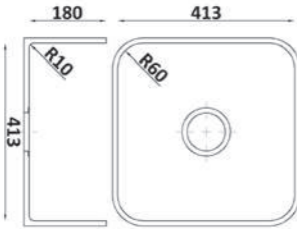

GRANDEX sinks and washbasins

Sinks to order

model **W160**

model **W342**

Sinks to order

model **WS450**

model **W413**

model **W500**

model **WS500**

model **WD352**

model **WV390**