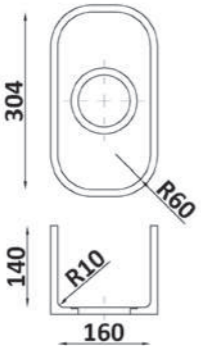

GRANDEX sinks and washbasins

Sinks to order

model **W160**