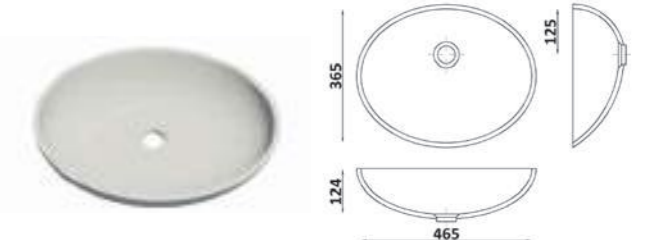

Washbasins to order

model **UQ500**

model **UQ545**

model **UQ620**

model **UV450**

model **UV460**

model **UV465**

GRANDEX sinks and washbasins