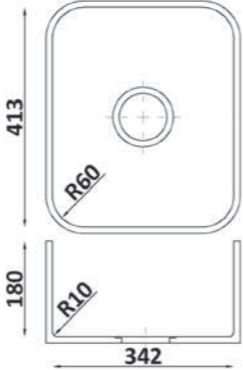

GRANDEX sinks and washbasins

Sinks to order

model **W160**

model **W342**

Sinks to order

model **WS450**

model **W413**

model **W500**

model **WS500**

model **WD352**

model **WV390**