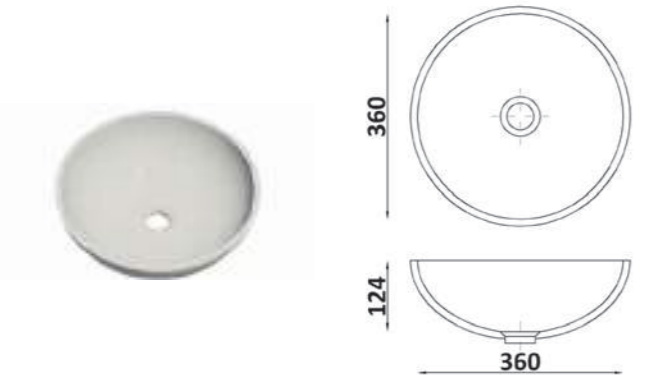

GRANDEX sinks and washbasins

Washbasins to order

model **UD600**

model **UK600**

model **UC650**

model **UO320**

model **UO360**

model **UO400**