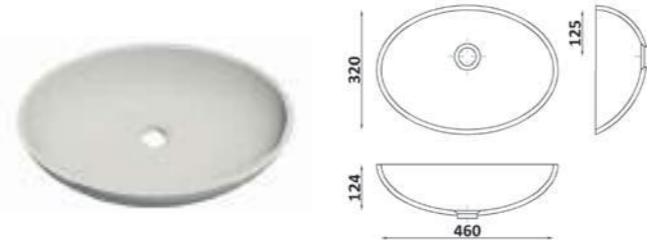

Washbasins to order

model **UQ500**

model **UQ545**

model **UQ620**

model **UV450**

model **UV460**

model **UV465**

GRANDEX sinks and washbasins