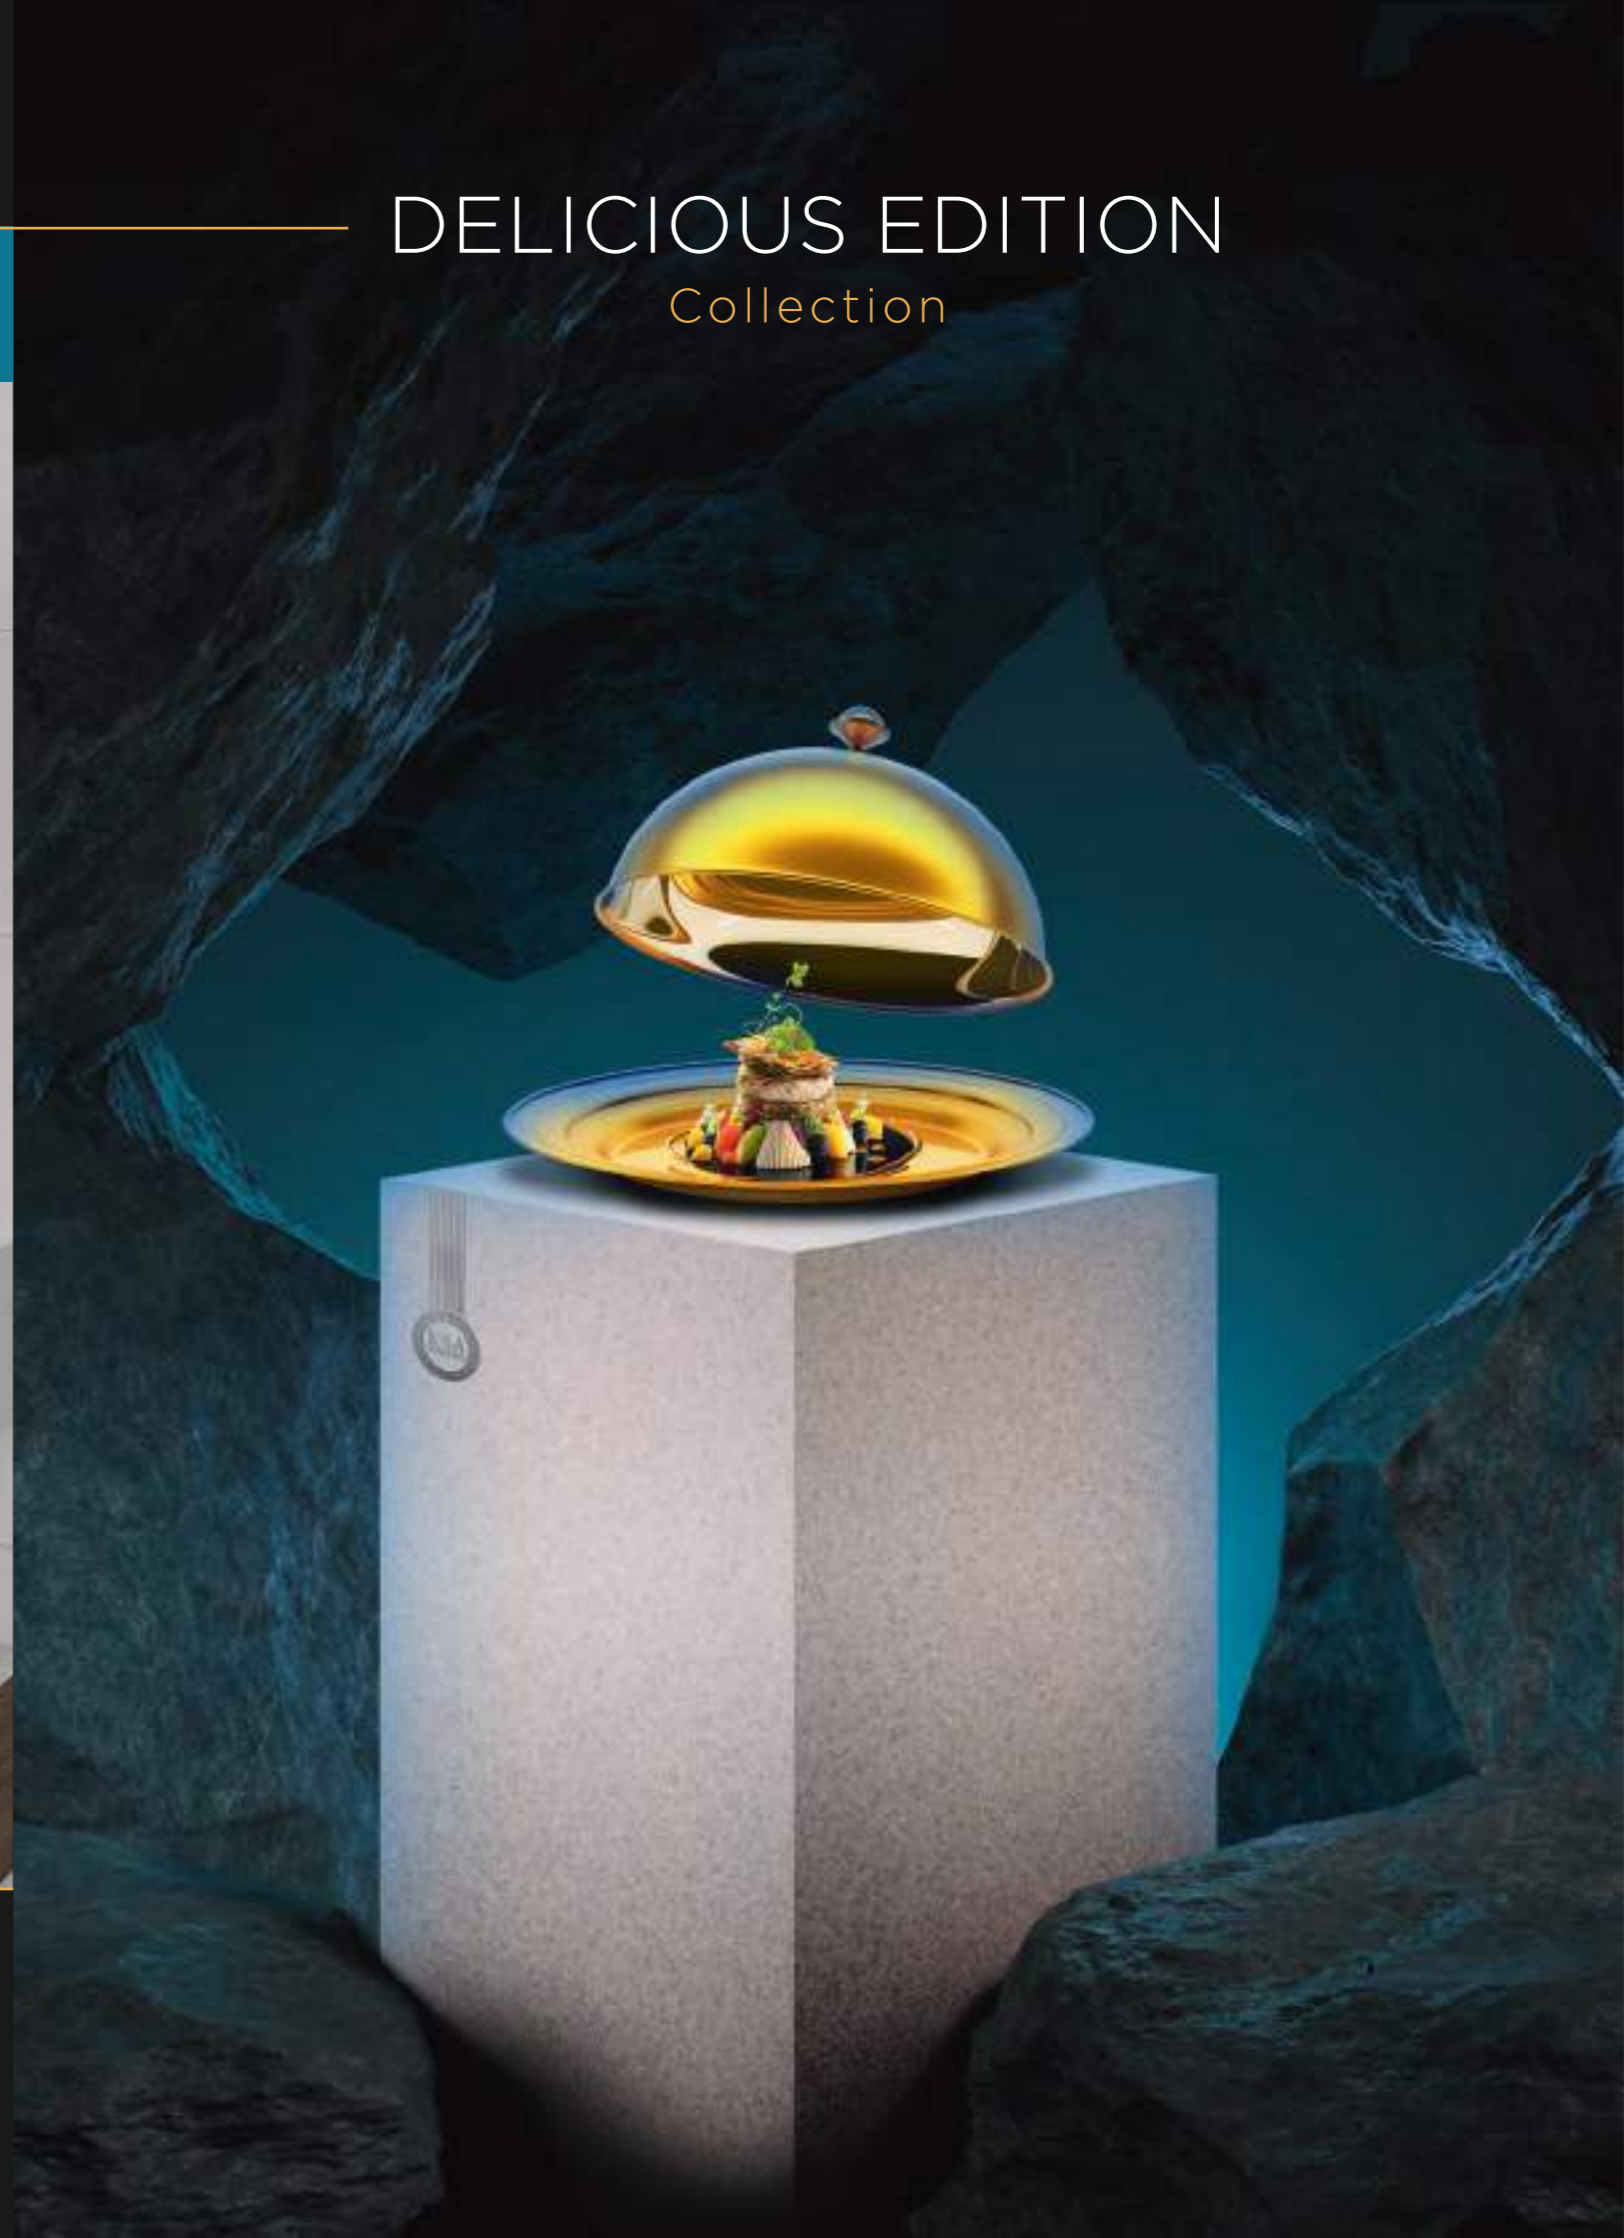

GRANDEX®

Dimensions
3680x760 ± 12mm

Collection

DELICIOUS EDITION

D-301 Poppy Seed

D-302 Morning Coffee

D-312 Pietra Absorb

D-303 Raisined Chocolate