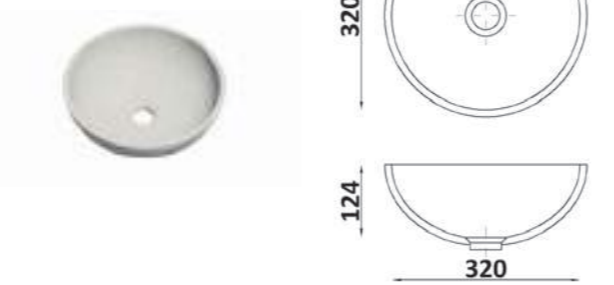

GRANDEX sinks and washbasins

Washbasins to order

model **UD600**

model **UK600**

model **UC650**

model **UO320**

model **UO360**

model **UO400**