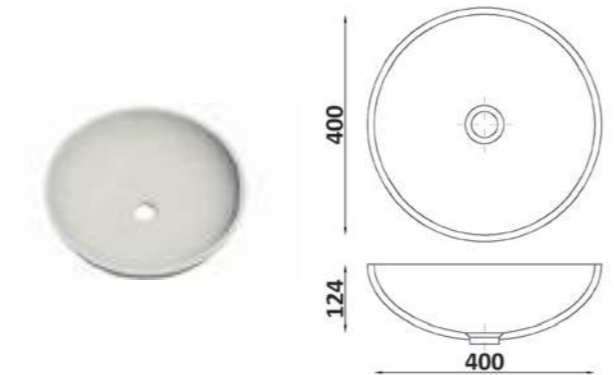

GRANDEX sinks and washbasins

Washbasins to order

model **UD600**

model **UK600**

model **UC650**

model **UO320**

model **UO360**

model **UO400**