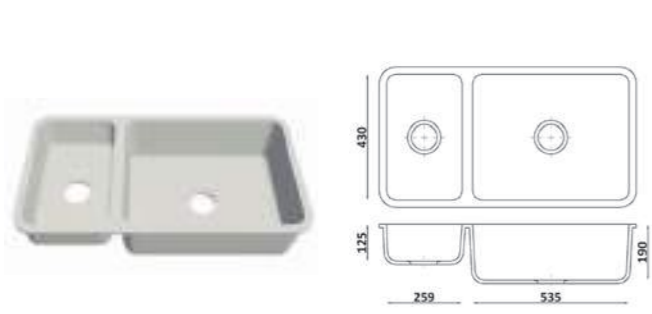

P-108 Pure Grey

P-109 Light Grey

P-427 Green Lime

GRANDEX sinks and washbasins

Factory-made sinks and washbasins Grandex

model **JK102**

model **JK104**

model **JK301**