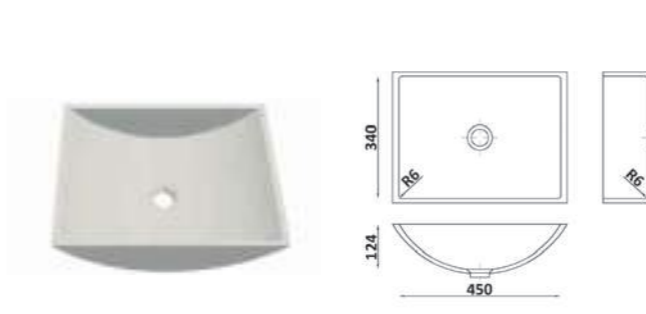

Washbasins to order

model **UC450**