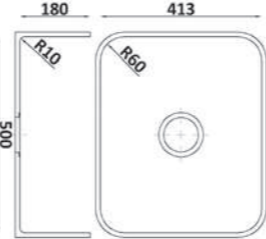

GRANDEX sinks and washbasins

Sinks to order

model **W160**

model **W342**

Sinks to order

model **WS450**

model **W413**

model **W500**

model **WS500**

model **WD352**

model **WV390**