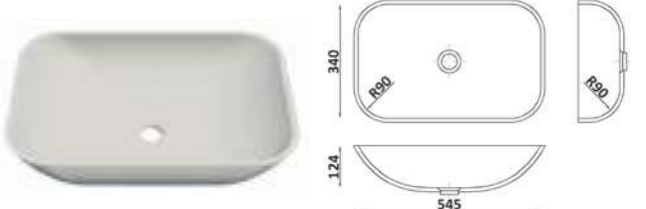

model **UQ545**