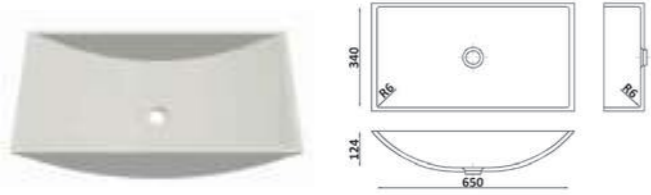

GRANDEX sinks and washbasins

Washbasins to order

model **UD600**

model **UK600**

model **UC650**

model **UO320**

model **UO360**

model **UO400**