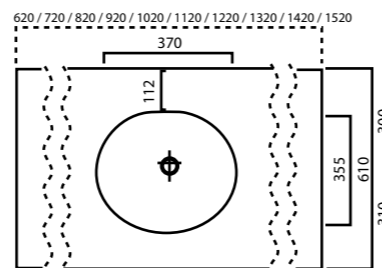

WB5513 / Single

Depth: 125 mm

WB6010 / Single

Depth: 103 mm

FVT13R / Single

Bowl right; Depth: 130 mm

PV4080 / Single

Depth: 80 mm

FVT13L / Single

Bowl left; Depth: 130 mm

PV5080 / Single

Depth: 80 mm

FVT13C / Single

Bowl central; Depth: 130 mm

PV6080 / Single

Depth: 80 mm

PV7080 / Single

Depth: 80 mm

Outstanding design
for your personality

Hanex®

Thermoformed Shower Trays & Baths
Thermogeformte Duschtassen & Badewannen

STF50 / Single

(incl. 1 pc. Drain VIEGA & revolving vario joint sealing band & Packaging)