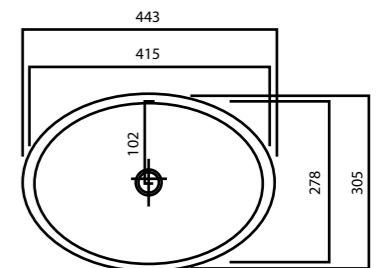

Hanex®

Thermoformed Basins / Single
Thermogeformte Becken / Einzel

SP3013 / Single

Depth: 130 mm

SP3712 / Single

Depth: 120 mm

SP3715 / Single

Depth: 150 mm

SP4211 / Single

Depth: 111 mm

SP4013 / Single

Depth: 130 mm

SP4712 / Single

Depth: 124 mm

WB4712 / Single

Depth: 122 mm

WB5513 / Single

Depth: 125 mm

WB6010 / Single

Depth: 103 mm

FVT13R / Single

Bowl right; Depth: 130 mm

PV4080 / Single

Depth: 80 mm