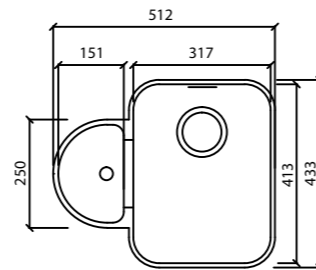

Bottom: ● ● ○

Depth: 175 mm

DTS1631 / Double

Depth: 155 mm (L); 175 mm (R)

DTS2450 / Double

Depth: 140 mm (L); 210 mm (R)

DTS3131 / Double

Depth: 175 mm

DTS4141 / Double

Depth: 210 mm

DTSR1631 / Double

Depth: 200 mm

DTSR2450 / Double

Depth: 175 mm

DTSR3131 / Double

Depth: 170 mm

DTSR4141/ Double

Bottom: ● ● ○

Depth: 155 mm (L); 175 mm (R)

DTS1531/ Double

Bottom: ● ● ○

Limited colors available
Bottom: ● ● ○

Depth: 30 mm

Waste Valve / Bowls