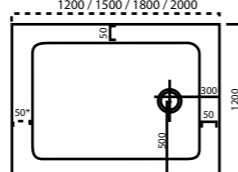

Fluscmounted:
*functional rim (can be shortened in a flexible way)

All shower trays as well as in custom sizes.