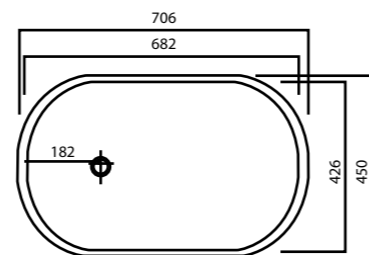

WB5513 / Single

Depth: 125 mm

WB6010 / Single

Depth: 103 mm

FVT13R / Single

Bowl right; Depth: 130 mm

PV4080 / Single

Depth: 80 mm

Square (C)

Square (E)

Rectangle

max 3000

BT1748 / Single

(incl. 1 pc. Drain VIEGA Citaplex)

Depth: 480 mm | Total height: 650 mm

BT2049 / Single

(incl. 1 pc. Drain VIEGA Citaplex)

Depth: 493 mm | Total height: 650 mm

**BB6714 / Single**

Depth: 143 mm

BB6817 / Single

Depth: 172 mm

FVT13C / Single

Depth: 270; 287 mm