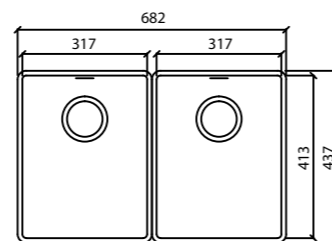

Bottom: ● ● ○

Depth: 175 mm

DTS1631 / Double

Depth: 155 mm (L); 175 mm (R)

DTS2450 / Double

Depth: 140 mm (L); 210 mm (R)

DTS3131 / Double

Depth: 175 mm

DTS4141 / Double

Depth: 210 mm

DTSR1631 / Double

Depth: 200 mm

DTSR2450 / Double

Depth: 175 mm

DTSR3131 / Double

Depth: 170 mm