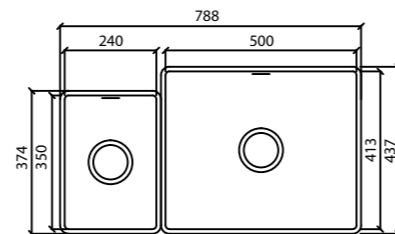

Bottom: ● ● ○

Depth: 175 mm

DTS1631 / Double

Depth: 155 mm (L); 175 mm (R)

DTS2450 / Double

Depth: 140 mm (L); 210 mm (R)

DTS3131 / Double

Depth: 175 mm