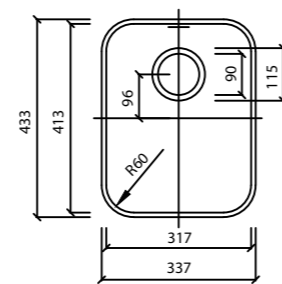

TS4120 / Single

Depth: 205 mm

TS5020 / Single

Depth: 205 mm

TS7021 / Single

Depth: 210 mm

TS9021 / Single

Depth: 210 mm

TSR1615 / Single

Bottom: ● ● ○

Depth: 150 mm

TSR2414 / Single

Bottom: ● ● ○

Depth: 135 mm

TSR3117 / Single

Bottom: ● ● ○

Depth: 170 mm

TSR4120 / Single

Bottom: ● ● ○

Depth: 200 mm

TSR5020 / Single

Bottom: ● ● ○

Depth: 200 mm

TSR4118 / Single

Bottom: ● ● ○

Depth: 175 mm

DTS1631 / Double

Depth: 155 mm (L); 175 mm (R)

DTS2450 / Double

Depth: 140 mm (L); 210 mm (R)

DTS3131 / Double

Depth: 175 mm