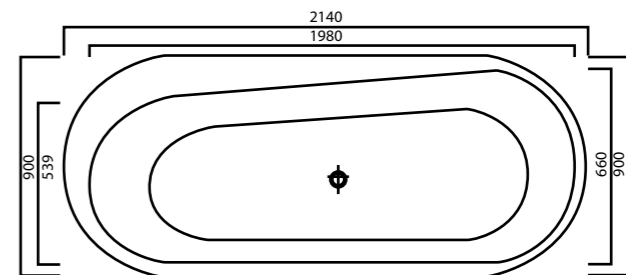

Depth: 493 mm | Total height: 650 mm