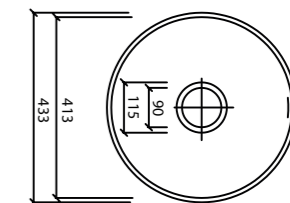

Depth: 170 mm

TSR4120 / Single

Bottom: ● ● ○

Depth: 200 mm

TSR5020 / Single

Bottom: ● ● ○

Depth: 200 mm

TSR4118 / Single

Bottom: ● ● ○

Depth: 175 mm

DTS1631 / Double

Depth: 155 mm (L); 175 mm (R)

DTS2450 / Double

Depth: 140 mm (L); 210 mm (R)

DTS3131 / Double

Depth: 175 mm