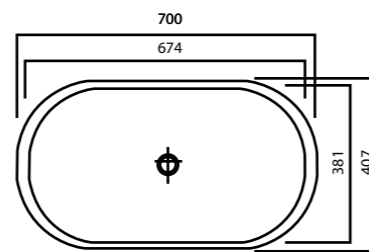

WB5513 / Single

Depth: 125 mm

WB6010 / Single

Depth: 103 mm

FVT13R / Single

Bowl right; Depth: 130 mm

PV4080 / Single

Depth: 80 mm

Square (C)

Square (E)

Rectangle

max 3000

BT1748 / Single

(incl. 1 pc. Drain VIEGA Citaplex)

Depth: 480 mm | Total height: 650 mm

BT2049 / Single

(incl. 1 pc. Drain VIEGA Citaplex)

Depth: 493 mm | Total height: 650 mm

**BB6714 / Single**

Depth: 143 mm

BB6817 / Single

Depth: 172 mm

FVT13C / Single

Depth: 270; 287 mm