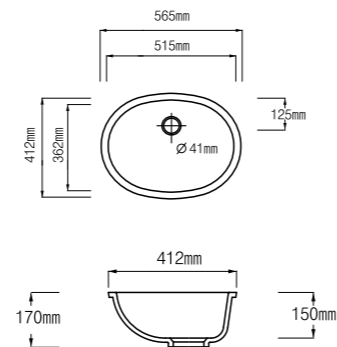

Hanex[®]

Casting Bowls / Single
Gegossene Waschbecken / Einzel

VB4515 / Single

- ⊘ S-008 N-White
- ⊘ S-004 Ivory

VB4615 / Single

- ⊘ S-008 N-White
- ⊘ S-004 Ivory

VB5615 / Single

- ⊘ S-008 N-White
- ⊘ S-004 Ivory