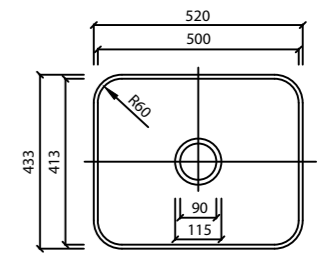

TSR1615 / Single

Bottom: ● ● ○

Depth: 150 mm

TSR2414 / Single

Bottom: ● ● ○

Depth: 135 mm

TSR3117 / Single

Bottom: ● ● ○

Depth: 170 mm

TSR4120 / Single

Bottom: ● ● ○

Depth: 200 mm

TSR5020 / Single

Bottom: ● ● ○

Depth: 200 mm

TSR4118 / Single

Bottom: ● ● ○

Depth: 175 mm

DTS1631 / Double

Depth: 155 mm (L); 175 mm (R)

DTS2450 / Double

Depth: 140 mm (L); 210 mm (R)

DTS3131 / Double

Depth: 175 mm