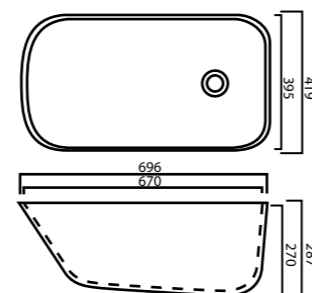

Square (C)

Square (E)

Rectangle

max 3000

BT1748 / Single

(incl. 1 pc. Drain VIEGA Citaplex)

Depth: 480 mm | Total height: 650 mm

BT2049 / Single

(incl. 1 pc. Drain VIEGA Citaplex)

Depth: 493 mm | Total height: 650 mm

**BB6714 / Single**

Depth: 143 mm

BB6817 / Single

Depth: 172 mm

FVT13C / Single

Depth: 270; 287 mm