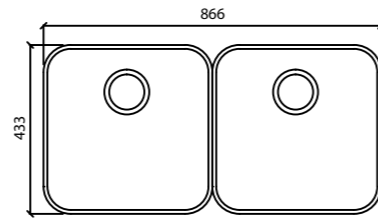

Bottom: ● ● ○

Depth: 175 mm

DTS1631 / Double

Depth: 155 mm (L); 175 mm (R)

DTS2450 / Double

Depth: 140 mm (L); 210 mm (R)

DTS3131 / Double

Depth: 175 mm

DTS4141 / Double

Depth: 210 mm

DTSR1631 / Double

Depth: 200 mm

DTSR2450 / Double

Depth: 175 mm

DTSR3131 / Double

Depth: 170 mm

DTSR4141/ Double

Bottom: ● ● ○

Depth: 155 mm (L); 175 mm (R)

DTS1531/ Double

Bottom: ● ● ○

Limited colors available
Bottom: ● ● ○

Depth: 30 mm

Waste Valve / Bowls