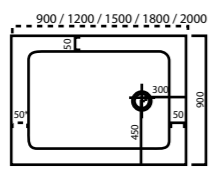

Fluscmounted:
*functional rim (can be shortened in a flexible way)