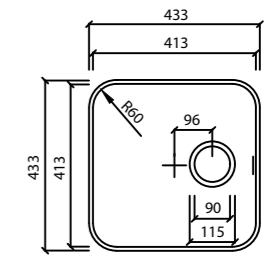

Depth: 210 mm

TSR4120 / Single

Bottom: ● ● ○