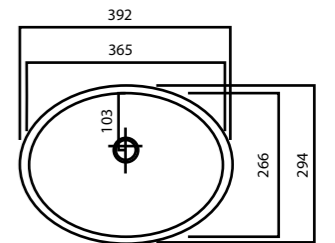

Hanex®

Thermoformed Basins / Single
Thermogeformte Becken / Einzel

SP3013 / Single

Depth: 130 mm

SP3712 / Single

Depth: 120 mm

SP3715 / Single

Depth: 150 mm

SP4211 / Single

Depth: 111 mm

SP4013 / Single

Depth: 130 mm

SP4712 / Single

Depth: 124 mm

WB4712 / Single

Depth: 122 mm