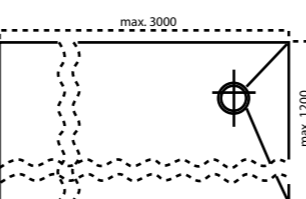

STF50 / Single

(incl. 1 pc. Drain VIEGA & revolving vario joint sealing band & Packaging)

Standard (VIEGA)

Fluscmounted:
*functional rim (can be shortened in a flexible way)

Fluscmounted:
*functional rim (can be shortened in a flexible way)

Fluscmounted:
*functional rim (can be shortened in a flexible way)

All shower trays as well as in custom sizes.

Exemplary illustration

STF00 / Single

(incl. 1 pc. Drain VIEGA & revolving vario joint sealing band & Packaging)

Standard (VIEGA)

Integrated (DALLMER)

Square (Stainless steel or solid surface)

Round (Stainless steel or solid surface)

Channel (Stainless steel or solid surface)

Square (C)

Square (E)

Rectangle

max 3000

BT1748 / Single

(incl. 1 pc. Drain VIEGA Citaplex)

Depth: 480 mm | Total height: 650 mm

BT2049 / Single

(incl. 1 pc. Drain VIEGA Citaplex)

Depth: 493 mm | Total height: 650 mm