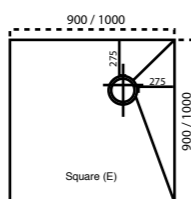

STF50 / Single

(incl. 1 pc. Drain VIEGA & revolving vario joint sealing band & Packaging)

Standard (VIEGA)

Fluscmounted:
*functional rim (can be shortened in a flexible way)

Fluscmounted:
*functional rim (can be shortened in a flexible way)

Fluscmounted:
*functional rim (can be shortened in a flexible way)

All shower trays as well as in custom sizes.

Exemplary illustration

STF00 / Single

(incl. 1 pc. Drain VIEGA & revolving vario joint sealing band & Packaging)

Standard (VIEGA)

Integrated (DALLMER)

Square (Stainless steel or solid surface)

Round (Stainless steel or solid surface)

Channel (Stainless steel or solid surface)

Square (C)

Square (E)

Rectangle

max 3000

BT1748 / Single

(incl. 1 pc. Drain VIEGA Citaplex)

Depth: 480 mm | Total height: 650 mm

BT2049 / Single

(incl. 1 pc. Drain VIEGA Citaplex)

Depth: 493 mm | Total height: 650 mm