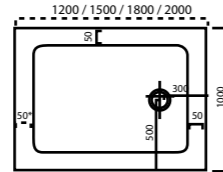

Fluscmounted:
*functional rim (can be shortened in a flexible way)