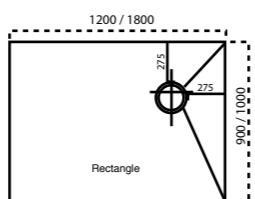

STF50 / Single

(incl. 1 pc. Drain VIEGA & revolving vario joint sealing band & Packaging)

Standard (VIEGA)

Fluscmounted:
*functional rim (can be shortened in a flexible way)

Fluscmounted:
*functional rim (can be shortened in a flexible way)

Fluscmounted:
*functional rim (can be shortened in a flexible way)

All shower trays as well as in custom sizes.

Exemplary illustration

STF00 / Single

(incl. 1 pc. Drain VIEGA & revolving vario joint sealing band & Packaging)

Standard (VIEGA)

Integrated (DALLMER)

Square (Stainless steel or solid surface)

Round (Stainless steel or solid surface)

Channel (Stainless steel or solid surface)

Square (C)

Square (E)

Rectangle

max 3000

BT1748 / Single

(incl. 1 pc. Drain VIEGA Citaplex)

Depth: 480 mm | Total height: 650 mm

BT2049 / Single

(incl. 1 pc. Drain VIEGA Citaplex)

Depth: 493 mm | Total height: 650 mm