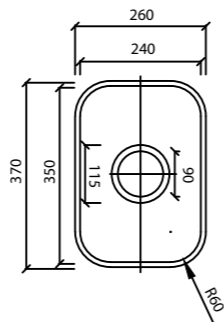

TS4120 / Single

Depth: 205 mm

TS5020 / Single

Depth: 205 mm

TS7021 / Single

Depth: 210 mm

TS9021 / Single

Depth: 210 mm

TSR1615 / Single

Bottom: ● ● ○

Depth: 150 mm

TSR2414 / Single

Bottom: ● ● ○

Depth: 135 mm

TSR3117 / Single

Bottom: ● ● ○

Depth: 170 mm

TSR4120 / Single

Bottom: ● ● ○

Depth: 200 mm

TSR5020 / Single

Bottom: ● ● ○

Depth: 200 mm

TSR4118 / Single

Bottom: ● ● ○

Depth: 175 mm

DTS1631 / Double

Depth: 155 mm (L); 175 mm (R)

DTS2450 / Double

Depth: 140 mm (L); 210 mm (R)

DTS3131 / Double

Depth: 175 mm