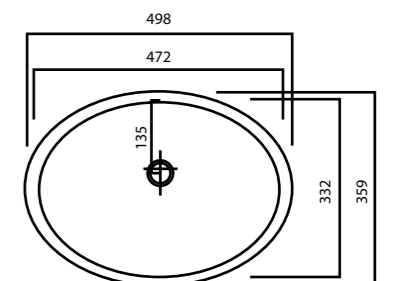

Hanex®

Thermoformed Basins / Single
Thermogeformte Becken / Einzel

SP3013 / Single

Depth: 130 mm

SP3712 / Single

Depth: 120 mm

SP3715 / Single

Depth: 150 mm

SP4211 / Single

Depth: 111 mm

SP4013 / Single

Depth: 130 mm

SP4712 / Single

Depth: 124 mm

WB4712 / Single

Depth: 122 mm

WB5812 / Single

Depth: 122 mm

WB4010 / Single

Depth: 100 mm

WB4513 / Single

Depth: 125 mm

WB5113 / Single

Depth: 125 mm

WB5513 / Single

Depth: 125 mm

WB6010 / Single

Depth: 103 mm

FVT13R / Single

Bowl right; Depth: 130 mm

PV4080 / Single

Depth: 80 mm