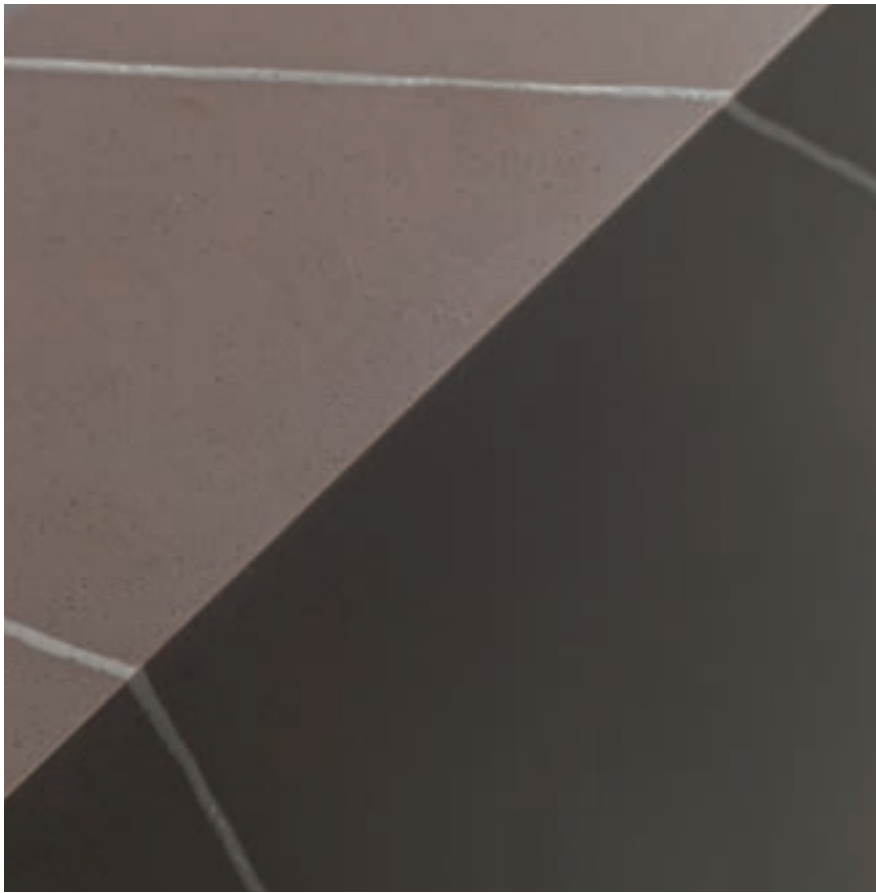

Resistente al descantillado
Spalling resistance