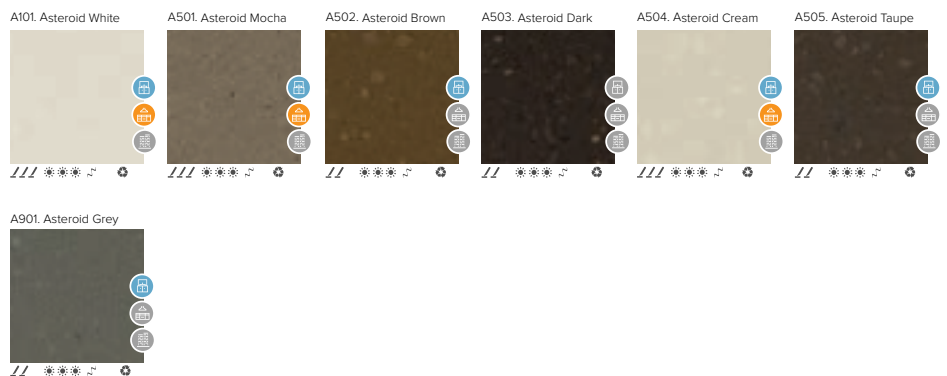

ASTEROID Series

Las superficies de los nuevos diseños de las planchas de la serie ASTEROID proporcionan una sensación inédita en el universo del Solid Surface, esta sensación viene dada por la insólita aparición de partículas que emanan como cúmulos con un aparente desorden sobre la superficie de la plancha.

Estos cúmulos quedan armoniosamente integrados en la base de la superficie cuyo color principal, siempre utilizando tonos de tendencia y sin estridencias, está repleta de micro partículas que crean una apacible atmósfera sobre la que emergen los cúmulos.

When it comes to solid surfaces, the new models in the ASTEROID series open up a whole new world of sensations thanks to the unique effect of the particles that scud randomly across the surface of the sheet like tiny cloud puffs.