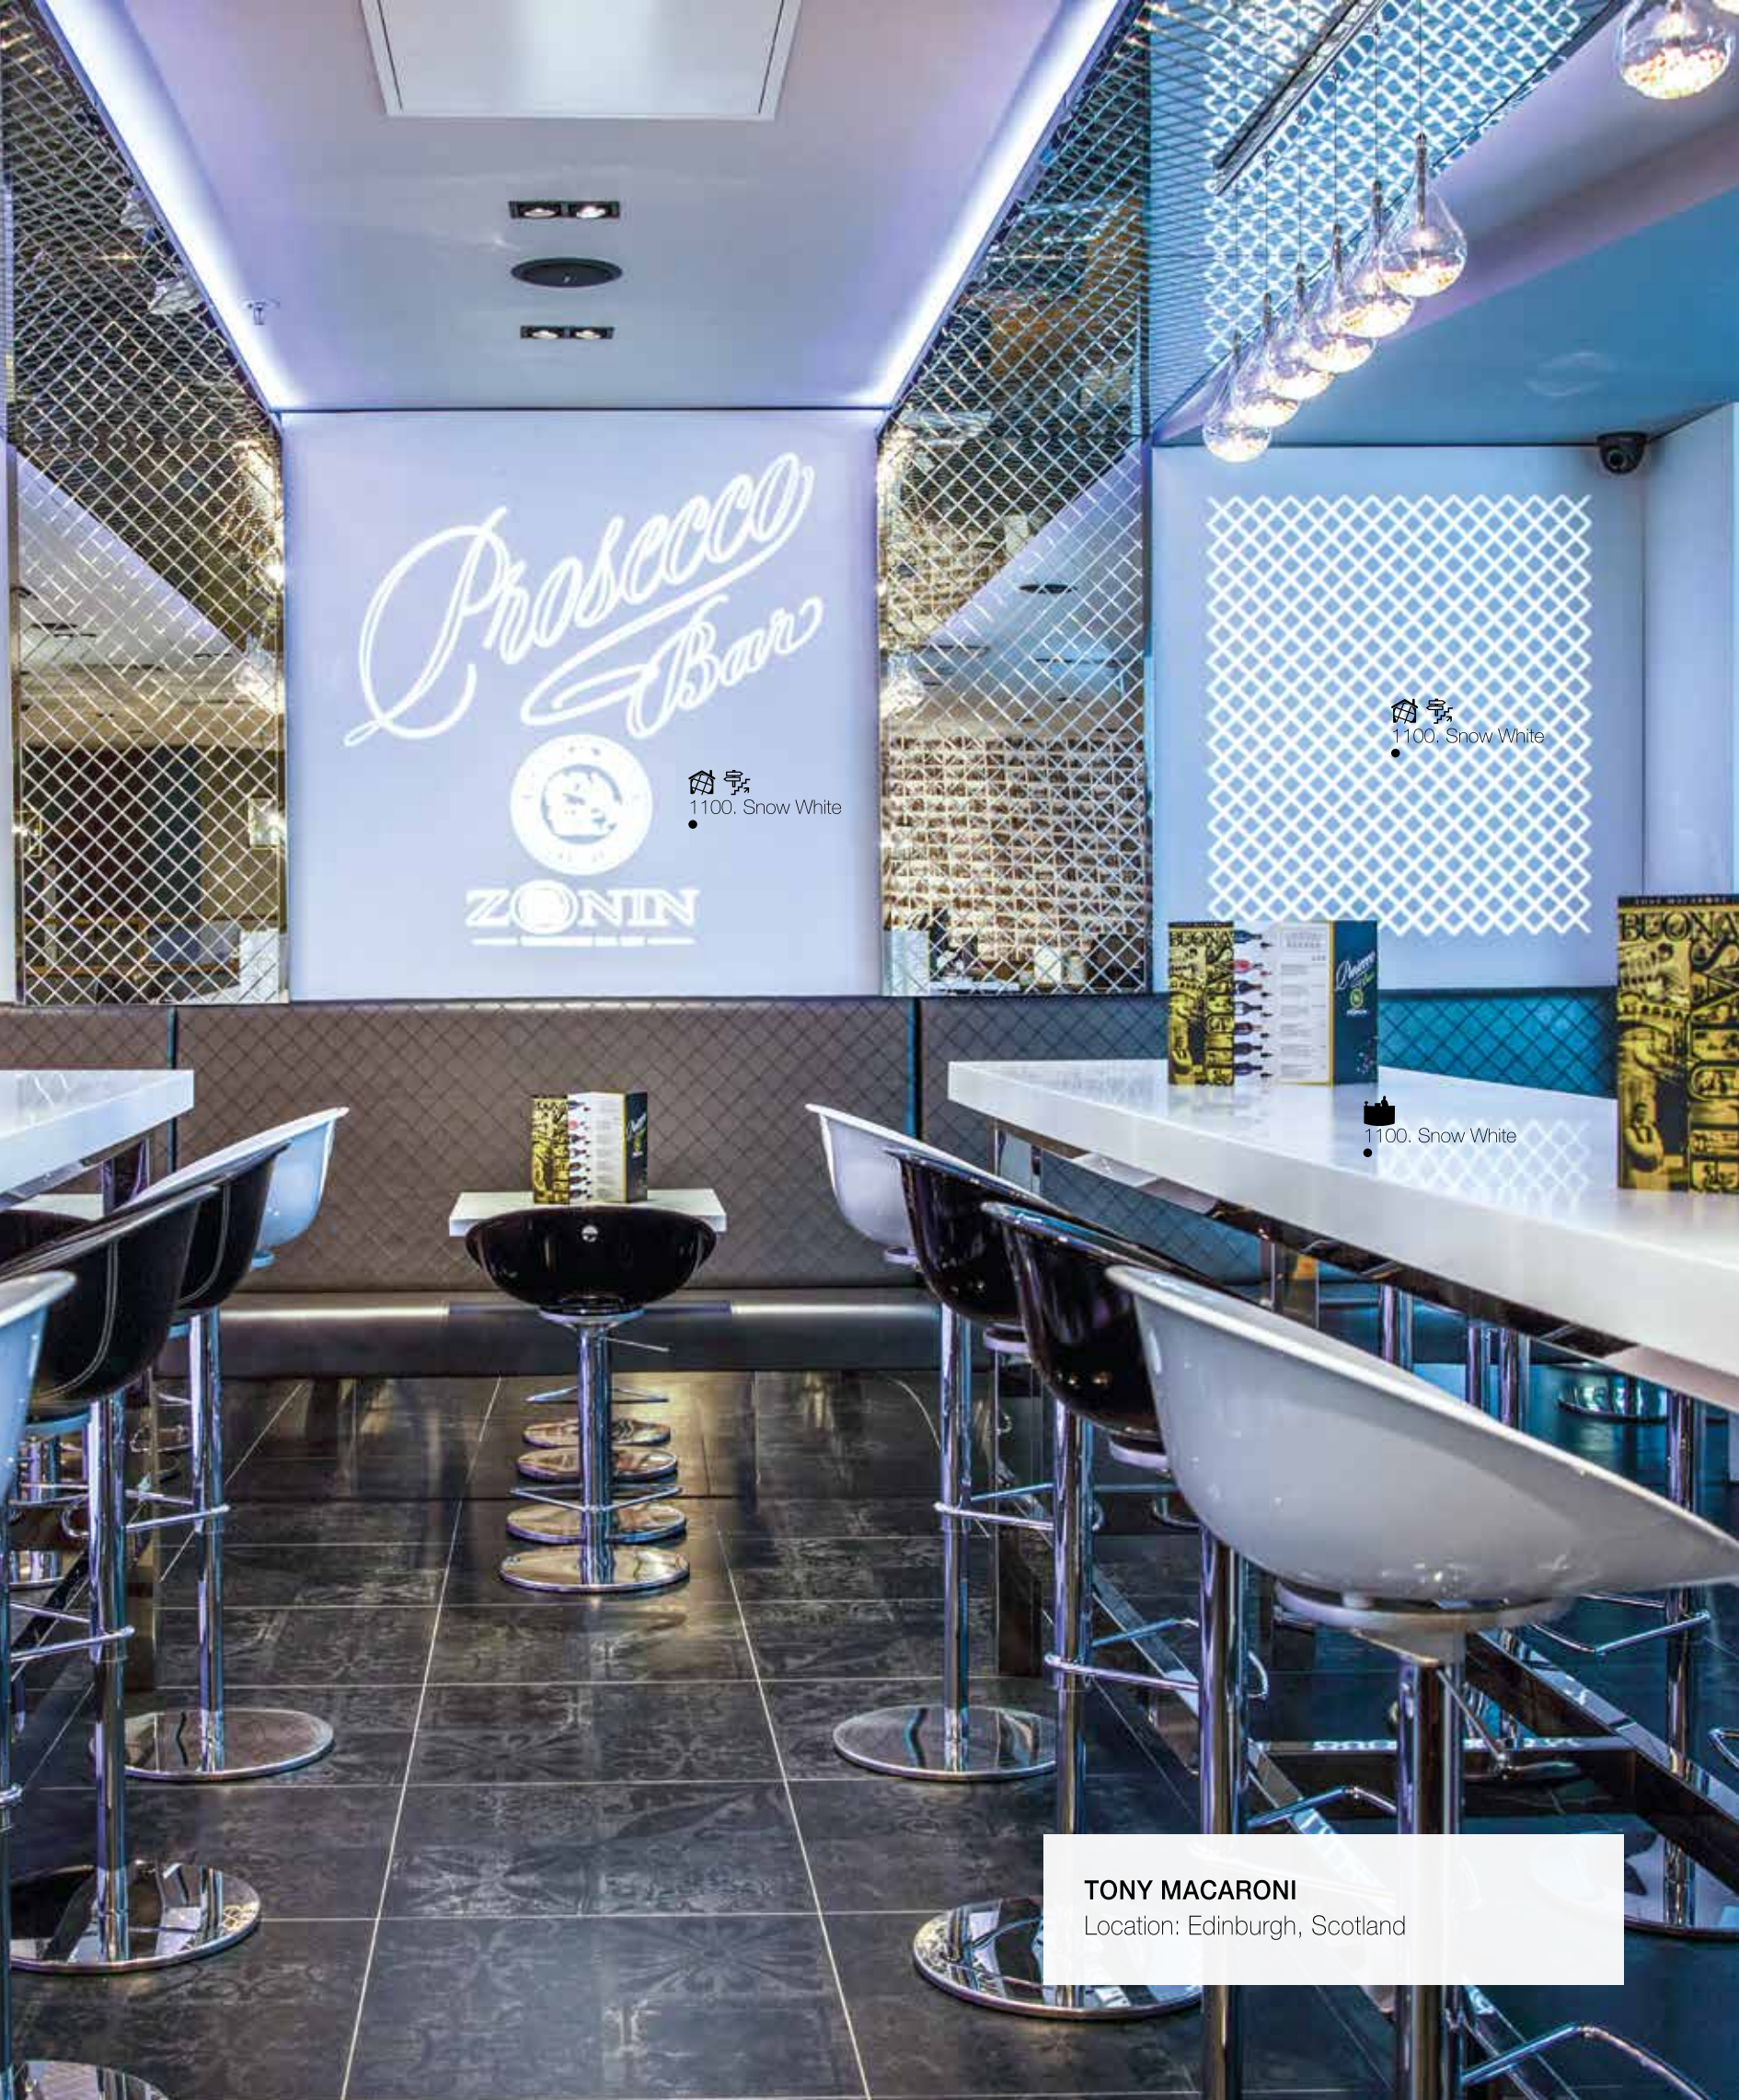

## HOTEL MELIÁ SARRIÁ CHEESE BAR BARCELONA

Location: Barcelona, Spain

Studio: estudi{H}ac

RESTAURANT AND CATERING

1100. Snow White

1100. Snow White

1100. Snow White

**TONY MACARONI**