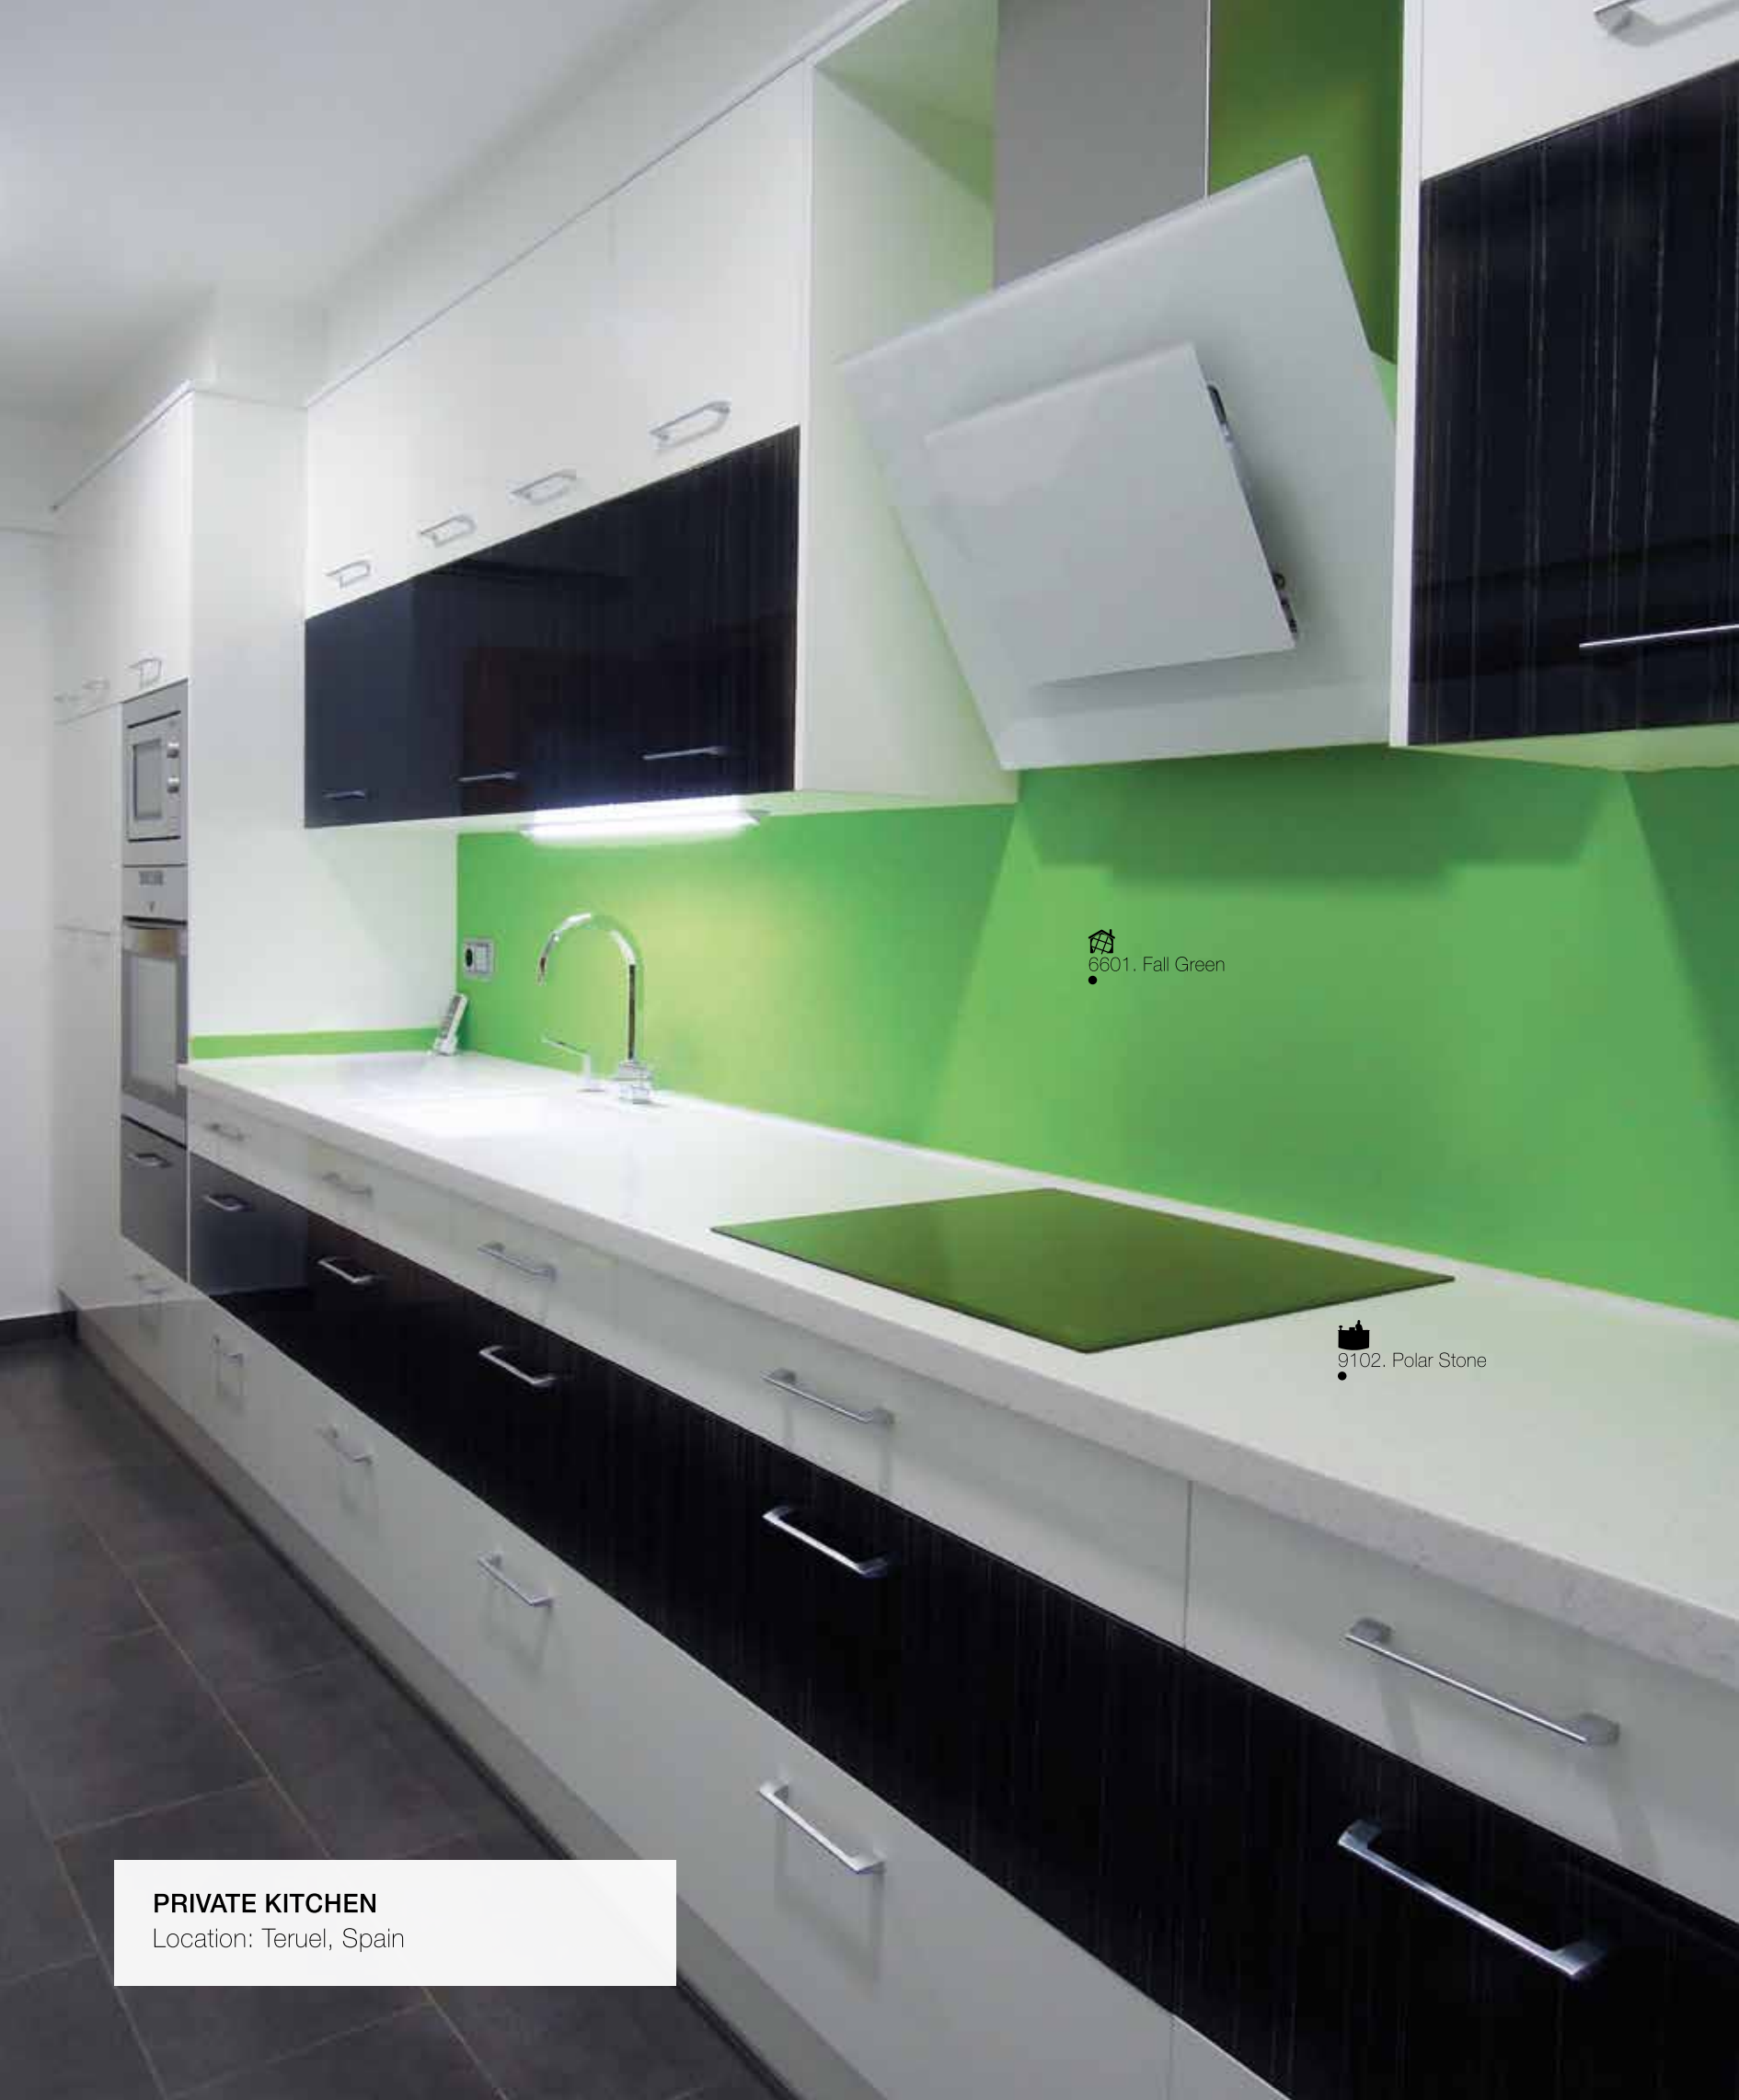

6601. Fall Green

9102. Polar Stone

PRIVATE KITCHEN

Location: Teruel, Spain