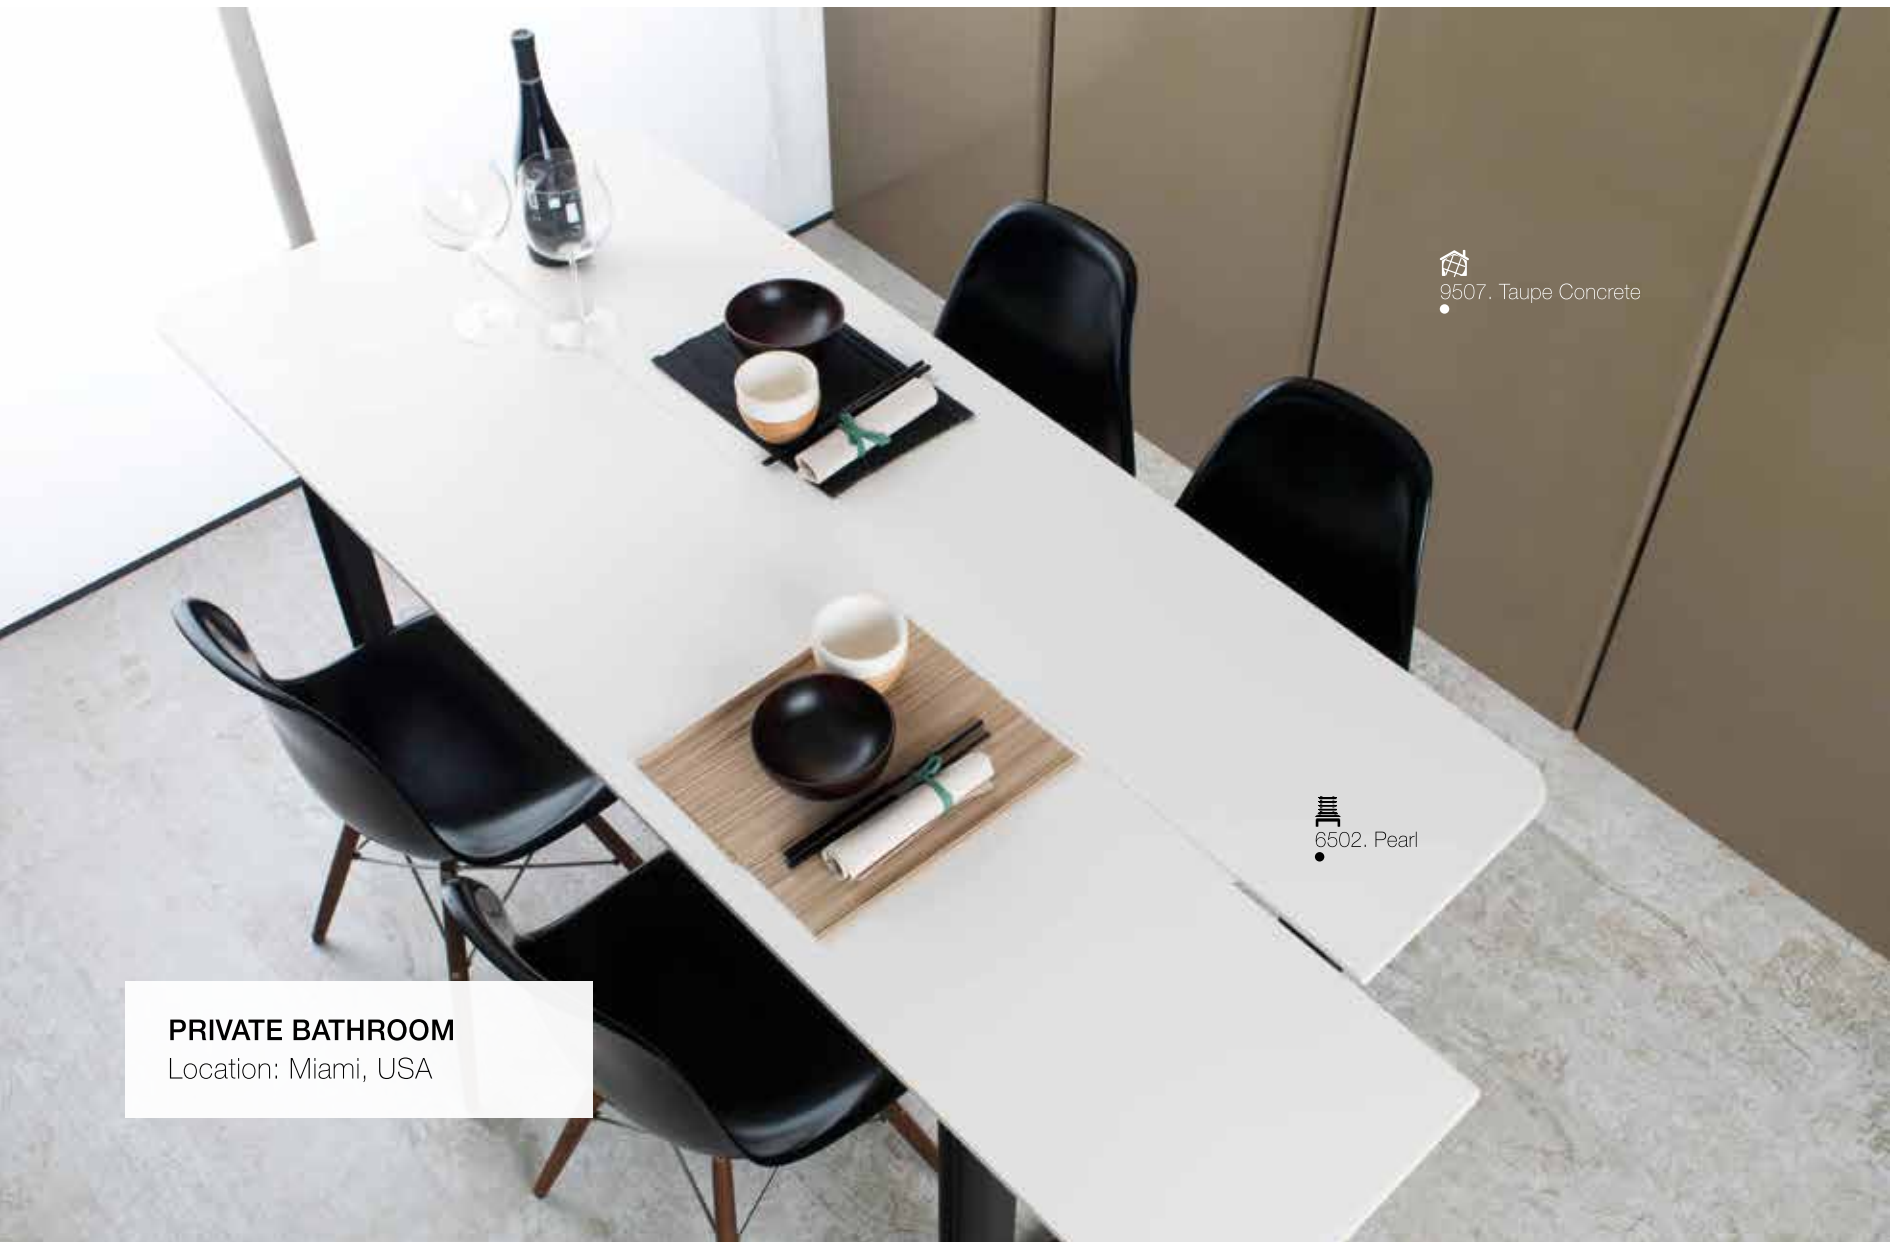

 1100. Snow White

 1100. Snow White

 6901. Black Metal

 6901. Black Metal

 1100. Snow White

**PRIVATE BATHROOM**

Location: Seattle , USA

 9507. Taupe Concrete