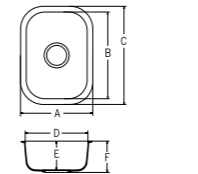

PRODUCT DIMENSIONS

PATTERN	THICKNESS	WIDTH	LENGTH
Solid	1/4in, 6mm	30in, 760mm	98in, 2,500mm
Sanded	1/2in, 12mm	30in, 760mm	145in, 3,680mm
Aspen			
Pebble			
Metallic			
Quarry	1/2in, 12mm	30in, 760mm	145in, 3,680mm
Supreme			
Tempest			

SINKS AND BOWLS

ADA Compliant

KITCHEN / UTILITY SINKS

A2311

- A 31-1/4" (794mm)
- B 4-15/16" (110mm)
- C 16-9/16" (421mm)
- D 18-15/16" (481mm)
- E 13-11/16" (348mm)
- F 13-11/16" (348mm)
- G 9-1/4" (235mm)
- H 9-13/16" (250mm)

A2321

- A 32-13/16" (834mm)
- B 8-13/16" (244mm)
- C 19-1/4" (488mm)
- D 21-9/16" (548mm)
- E 11-5/16" (287mm)
- F 17-9/16" (446mm)
- G 7-1/2" (191mm)
- H 9" (229mm)
- I 9-5/8" (244mm)

A2341

- A 34-7/8" (886mm)
- B 8-3/8" (213mm)
- C 16-3/4" (426mm)
- D 19-1/8" (486mm)
- E 10" (254mm)
- F 21" (533mm)
- G 5" (127mm)
- H 7-1/2" (191mm)
- I 8-1/16" (206mm)

A1121

- A 12-13/16" (326mm)
- B 14" (356mm)
- C 16-3/8" (416mm)
- D 10-3/8" (266mm)
- E 6-1/2" (165mm)
- F 7-1/16" (180mm)

A1131

- A 13-7/16" (341mm)
- B 15-3/4" (400mm)
- C 18-1/8" (460mm)
- D 11-1/16" (281mm)
- E 5-1/4" (133mm)
- F 5-7/8" (148mm)