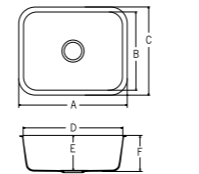

SINKS AND BOWLS

ADA Compliant

KITCHEN / UTILITY SINKS

A2311

- A 31-1/4" (794mm)
- B 4-15/16" (110mm)
- C 16-9/16" (421mm)
- D 18-15/16" (481mm)
- E 13-11/16" (348mm)
- F 13-11/16" (348mm)
- G 9-1/4" (235mm)
- H 9-13/16" (250mm)

A2321

- A 32-13/16" (834mm)
- B 8-13/16" (244mm)
- C 19-1/4" (488mm)
- D 21-9/16" (548mm)
- E 11-5/16" (287mm)
- F 17-9/16" (446mm)
- G 7-1/2" (191mm)
- H 9" (229mm)
- I 9-5/8" (244mm)

A2341

- A 34-7/8" (886mm)
- B 8-3/8" (213mm)
- C 16-3/4" (426mm)
- D 19-1/8" (486mm)
- E 10" (254mm)
- F 21" (533mm)
- G 5" (127mm)
- H 7-1/2" (191mm)
- I 8-1/16" (206mm)

A1121

- A 12-13/16" (326mm)
- B 14" (356mm)
- C 16-3/8" (416mm)
- D 10-3/8" (266mm)
- E 6-1/2" (165mm)
- F 7-1/16" (180mm)

A1131

- A 13-7/16" (341mm)
- B 15-3/4" (400mm)
- C 18-1/8" (460mm)
- D 11-1/16" (281mm)
- E 5-1/4" (133mm)
- F 5-7/8" (148mm)

A1181

- A 18-1/8" (460mm)
- B 15-3/4" (400mm)
- C 18-1/8" (460mm)
- D 15-3/4" (400mm)
- E 8-3/16" (208mm)
- F 8-7/8" (225mm)

A1231

- A 23-5/16" (592mm)
- B 16-5/8" (422mm)
- C 19" (482mm)
- D 20-15/16" (532mm)
- E 7-3/8" (187mm)
- F 7-15/16" (202mm)