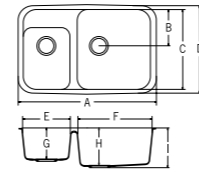

PRODUCT DIMENSIONS

PATTERN	THICKNESS	WIDTH	LENGTH
Solid	1/4in, 6mm	30in, 760mm	98in, 2,500mm
Sanded	1/2in, 12mm	30in, 760mm	145in, 3,680mm
Aspen			
Pebble			
Metallic			
Quarry	1/2in, 12mm	30in, 760mm	145in, 3,680mm
Supreme			
Tempest			

SINKS AND BOWLS

ADA Compliant

KITCHEN / UTILITY SINKS

A2311

- A 31-1/4" (794mm)
- B 4-15/16" (110mm)
- C 16-9/16" (421mm)
- D 18-15/16" (481mm)
- E 13-11/16" (348mm)
- F 13-11/16" (348mm)
- G 9-1/4" (235mm)
- H 9-13/16" (250mm)

A2321

- A 32-13/16" (834mm)
- B 8-13/16" (244mm)
- C 19-1/4" (488mm)
- D 21-9/16" (548mm)
- E 11-5/16" (287mm)
- F 17-9/16" (446mm)
- G 7-1/2" (191mm)
- H 9" (229mm)
- I 9-5/8" (244mm)

A2341

- A 34-7/8" (886mm)
- B 8-3/8" (213mm)
- C 16-3/4" (426mm)
- D 19-1/8" (486mm)
- E 10" (254mm)
- F 21" (533mm)
- G 5" (127mm)
- H 7-1/2" (191mm)
- I 8-1/16" (206mm)

A1121

- A 12-13/16" (326mm)
- B 14" (356mm)
- C 16-3/8" (416mm)
- D 10-3/8" (266mm)
- E 6-1/2" (165mm)
- F 7-1/16" (180mm)

A1131

- A 13-7/16" (341mm)
- B 15-3/4" (400mm)
- C 18-1/8" (460mm)
- D 11-1/16" (281mm)
- E 5-1/4" (133mm)
- F 5-7/8" (148mm)