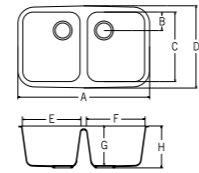

PRODUCT DIMENSIONS

PATTERN	THICKNESS	WIDTH	LENGTH
Solid	1/4in, 6mm	30in, 760mm	98in, 2,500mm
Sanded	1/2in, 12mm	30in, 760mm	145in, 3,680mm
Aspen			
Pebble			
Metallic			
Quarry	1/2in, 12mm	30in, 760mm	145in, 3,680mm
Supreme			
Tempest			

SINKS AND BOWLS

ADA Compliant

KITCHEN / UTILITY SINKS

A2311

- A 31-1/4" (794mm)
- B 4-15/16" (110mm)
- C 16-9/16" (421mm)
- D 18-15/16" (481mm)
- E 13-11/16" (348mm)
- F 13-11/16" (348mm)
- G 9-1/4" (235mm)
- H 9-13/16" (250mm)

A2321

- A 32-13/16" (834mm)
- B 8-13/16" (244mm)
- C 19-1/4" (488mm)
- D 21-9/16" (548mm)
- E 11-5/16" (287mm)
- F 17-9/16" (446mm)
- G 7-1/2" (191mm)
- H 9" (229mm)
- I 9-5/8" (244mm)

A2341

- A 34-7/8" (886mm)
- B 8-3/8" (213mm)
- C 16-3/4" (426mm)
- D 19-1/8" (486mm)
- E 10" (254mm)
- F 21" (533mm)
- G 5" (127mm)
- H 7-1/2" (191mm)
- I 8-1/16" (206mm)