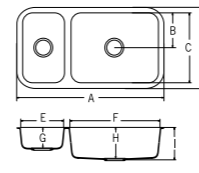

PRODUCT DIMENSIONS

PATTERN	THICKNESS	WIDTH	LENGTH
Solid	1/4in, 6mm	30in, 760mm	98in, 2,500mm
Sanded	1/2in, 12mm	30in, 760mm	145in, 3,680mm
Aspen			
Pebble			
Metallic			
Quarry	1/2in, 12mm	30in, 760mm	145in, 3,680mm
Supreme			
Tempest			

SINKS AND BOWLS

ADA Compliant

KITCHEN / UTILITY SINKS

A2311

- A 31-1/4" (794mm)
- B 4-15/16" (110mm)
- C 16-9/16" (421mm)
- D 18-15/16" (481mm)
- E 13-11/16" (348mm)
- F 13-11/16" (348mm)
- G 9-1/4" (235mm)
- H 9-13/16" (250mm)

A2321

- A 32-13/16" (834mm)
- B 8-13/16" (244mm)
- C 19-1/4" (488mm)
- D 21-9/16" (548mm)
- E 11-5/16" (287mm)
- F 17-9/16" (446mm)
- G 7-1/2" (191mm)
- H 9" (229mm)
- I 9-5/8" (244mm)

A2341

- A 34-7/8" (886mm)
- B 8-3/8" (213mm)
- C 16-3/4" (426mm)
- D 19-1/8" (486mm)
- E 10" (254mm)
- F 21" (533mm)
- G 5" (127mm)
- H 7-1/2" (191mm)
- I 8-1/16" (206mm)

A1121

- A 12-13/16" (326mm)
- B 14" (356mm)
- C 16-3/8" (416mm)
- D 10-3/8" (266mm)
- E 6-1/2" (165mm)
- F 7-1/16" (180mm)

A1131

- A 13-7/16" (341mm)
- B 15-3/4" (400mm)
- C 18-1/8" (460mm)
- D 11-1/16" (281mm)
- E 5-1/4" (133mm)
- F 5-7/8" (148mm)