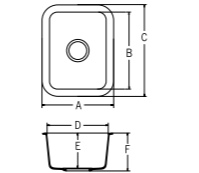

PRODUCT DIMENSIONS

PATTERN	THICKNESS	WIDTH	LENGTH
Solid	1/4in, 6mm	30in, 760mm	98in, 2,500mm
Sanded	1/2in, 12mm	30in, 760mm	145in, 3,680mm
Aspen			
Pebble			
Metallic			
Quarry	1/2in, 12mm	30in, 760mm	145in, 3,680mm
Supreme			
Tempest			

SINKS AND BOWLS

ADA Compliant

KITCHEN / UTILITY SINKS

A2311

- A 31-1/4" (794mm)
- B 4-15/16" (110mm)
- C 16-9/16" (421mm)
- D 18-15/16" (481mm)
- E 13-11/16" (348mm)
- F 13-11/16" (348mm)
- G 9-1/4" (235mm)
- H 9-13/16" (250mm)

A2321

- A 32-13/16" (834mm)
- B 8-13/16" (244mm)
- C 19-1/4" (488mm)
- D 21-9/16" (548mm)
- E 11-5/16" (287mm)
- F 17-9/16" (446mm)
- G 7-1/2" (191mm)
- H 9" (229mm)
- I 9-5/8" (244mm)

A2341

- A 34-7/8" (886mm)
- B 8-3/8" (213mm)
- C 16-3/4" (426mm)
- D 19-1/8" (486mm)
- E 10" (254mm)
- F 21" (533mm)
- G 5" (127mm)
- H 7-1/2" (191mm)
- I 8-1/16" (206mm)

A1121

- A 12-13/16" (326mm)
- B 14" (356mm)
- C 16-3/8" (416mm)
- D 10-3/8" (266mm)
- E 6-1/2" (165mm)
- F 7-1/16" (180mm)

A1131

- A 13-7/16" (341mm)
- B 15-3/4" (400mm)
- C 18-1/8" (460mm)
- D 11-1/16" (281mm)
- E 5-1/4" (133mm)
- F 5-7/8" (148mm)