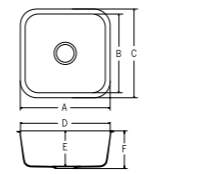

PRODUCT DIMENSIONS

PATTERN	THICKNESS	WIDTH	LENGTH
Solid	1/4in, 6mm	30in, 760mm	98in, 2,500mm
Sanded	1/2in, 12mm	30in, 760mm	145in, 3,680mm
Aspen			
Pebble			
Metallic			
Quarry	1/2in, 12mm	30in, 760mm	145in, 3,680mm
Supreme			
Tempest			

A2321

- A 32-13/16" (834mm)
- B 8-13/16" (244mm)
- C 19-1/4" (488mm)
- D 21-9/16" (548mm)
- E 11-5/16" (287mm)
- F 17-9/16" (446mm)
- G 7-1/2" (191mm)
- H 9" (229mm)
- I 9-5/8" (244mm)

A2341

- A 34-7/8" (886mm)
- B 8-3/8" (213mm)
- C 16-3/4" (426mm)
- D 19-1/8" (486mm)
- E 10" (254mm)
- F 21" (533mm)
- G 5" (127mm)
- H 7-1/2" (191mm)
- I 8-1/16" (206mm)

A1121

- A 12-13/16" (326mm)
- B 14" (356mm)
- C 16-3/8" (416mm)
- D 10-3/8" (266mm)
- E 6-1/2" (165mm)
- F 7-1/16" (180mm)

A1131

- A 13-7/16" (341mm)
- B 15-3/4" (400mm)
- C 18-1/8" (460mm)
- D 11-1/16" (281mm)
- E 5-1/4" (133mm)
- F 5-7/8" (148mm)

A1181

- A 18-1/8" (460mm)
- B 15-3/4" (400mm)
- C 18-1/8" (460mm)
- D 15-3/4" (400mm)
- E 8-3/16" (208mm)
- F 8-7/8" (225mm)

A1231

- A 23-5/16" (592mm)
- B 16-5/8" (422mm)
- C 19" (482mm)
- D 20-15/16" (532mm)
- E 7-3/8" (187mm)
- F 7-15/16" (202mm)